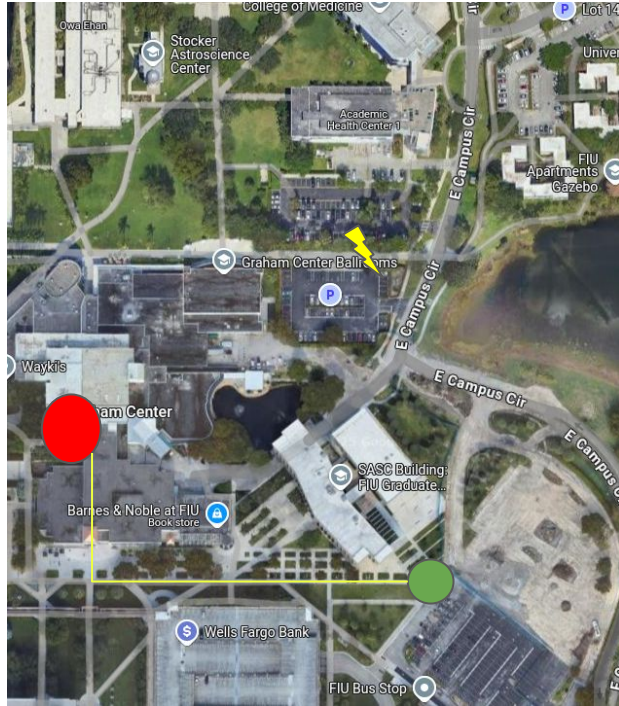

Conference pic just outside GC
(take a right exiting the room)

© A. Prokudin

1. Wednesday South Beach Trip (free time)

- **2PM** start from campus
- Departure from SASC building ●

- Bus 1: 55 seater -> people who will go back to hotels
- Bus 2: 25 seater -> people who will go back to campus (but also drives to hotels if needed)

⚡ Hotel shuttle from 1:00 PM to 2:30 PM
bus 5008 on the tracking website (indico)

Things to do: see indico for suggestions

3PM Wolfsonian museum visit:

- Guided or on your own

Pickup / Dropoff

11th St and Washington

Bus will be back 8pm

Departure 8:30pm

Wim +1 (786) 448 9287

Lei +1 (757) 593-1615