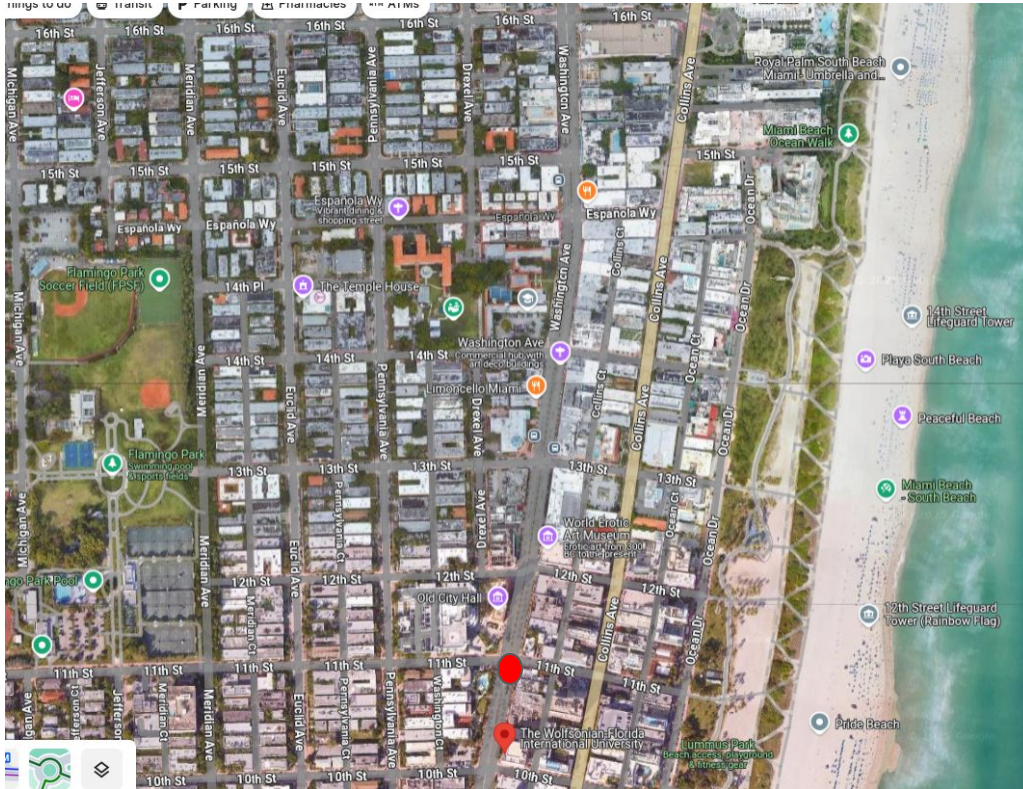

Conference pic just outside GC
(take a right exiting the room)

© A. Prokudin

1. Wednesday South Beach Trip (free time)

- **2PM** start from campus
- Departure from SASC building ●

- Bus 1: 55 seater -> people who will go back to hotels
- Bus 2: 25 seater -> people who will go back to campus (but also drives to hotels if needed)

⚡ Hotel shuttle from 1:00 PM to 2:30 PM
bus 5008 on the tracking website (indico)

Things to do: see indico for suggestions

3PM Wolfsonian museum visit:

- Guided or on your own

Pickup / Dropoff

11th St and Washington