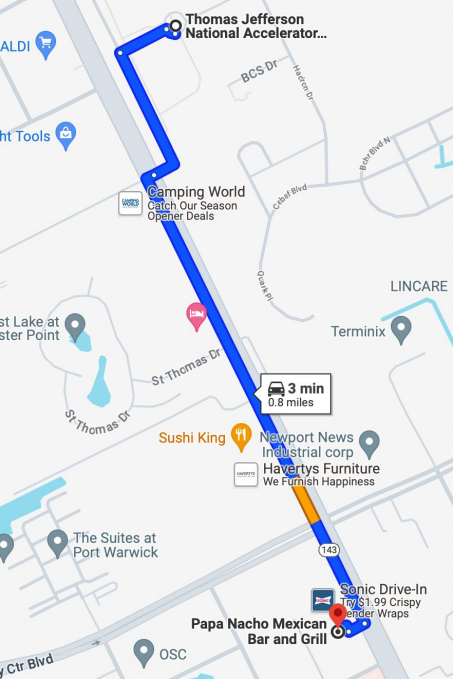

Initiatives: Taco Tuesdays

Every Tuesday

Tacos for $2.50