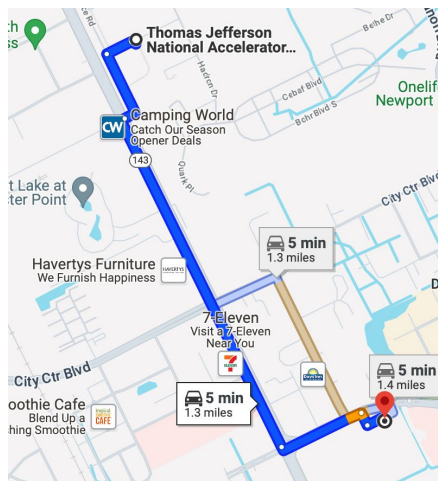

Initiatives: Tradition at Tradition

- April 2
- April 16
- Every other **Tuesday**
- 5:30 pm

JOIN US!! Whenever you are in the lab