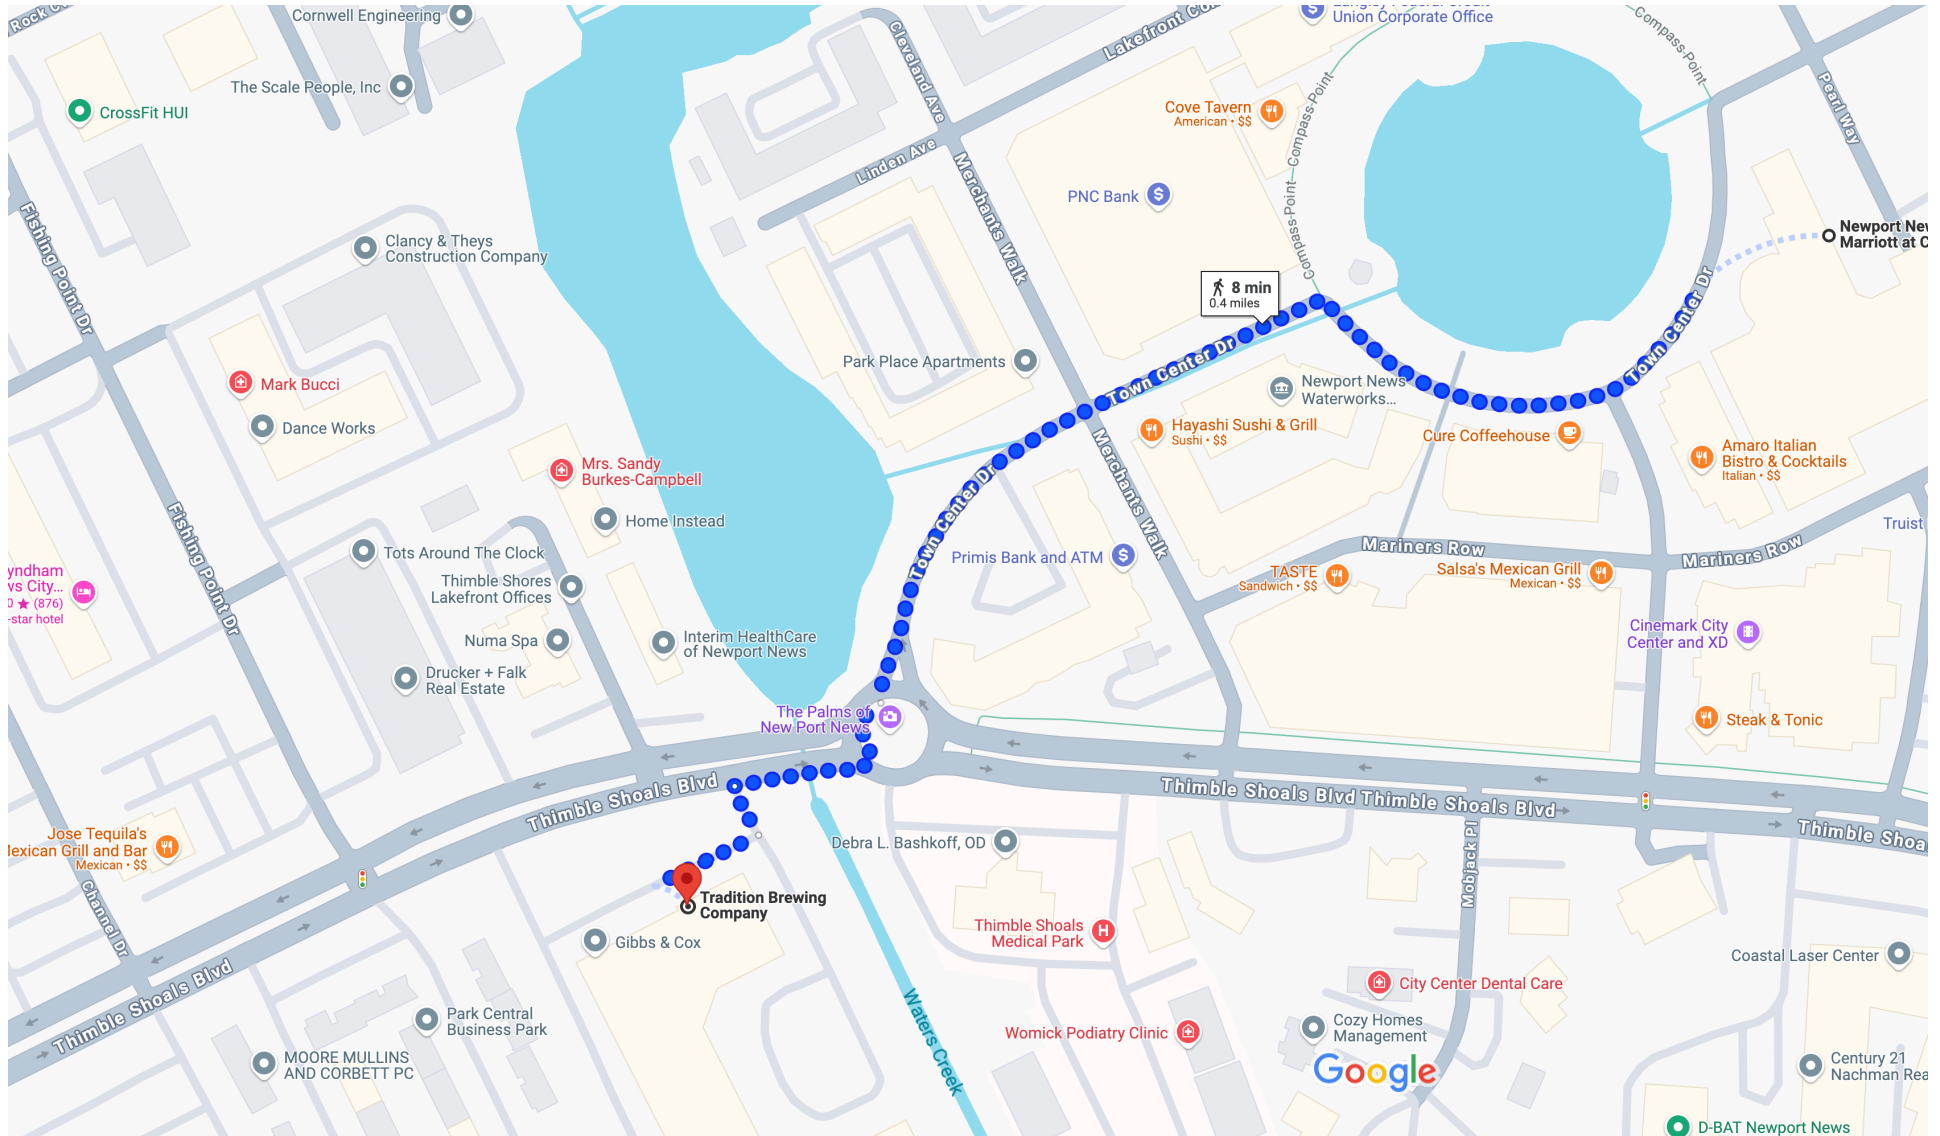

Newport News Marriott at City Center to Tradition Brewing Company

Walk 0.4 mile, 9 min

Map data ©2024 Google 100 ft

Use caution—walking directions may not always reflect real-world conditions

Newport News Marriott at City Center

740 Town Center Dr, Newport News, VA 23606

-  1. Head southwest on Town Center Dr toward Fountain Way

 0.3 mi
-  2. At the traffic circle, take the 2nd exit onto Thimble Shoals Blvd

 292 ft
-  3. Turn left

 89 ft
-  4. Turn right
 Destination will be on the left

 157 ft

Tradition Brewing Company