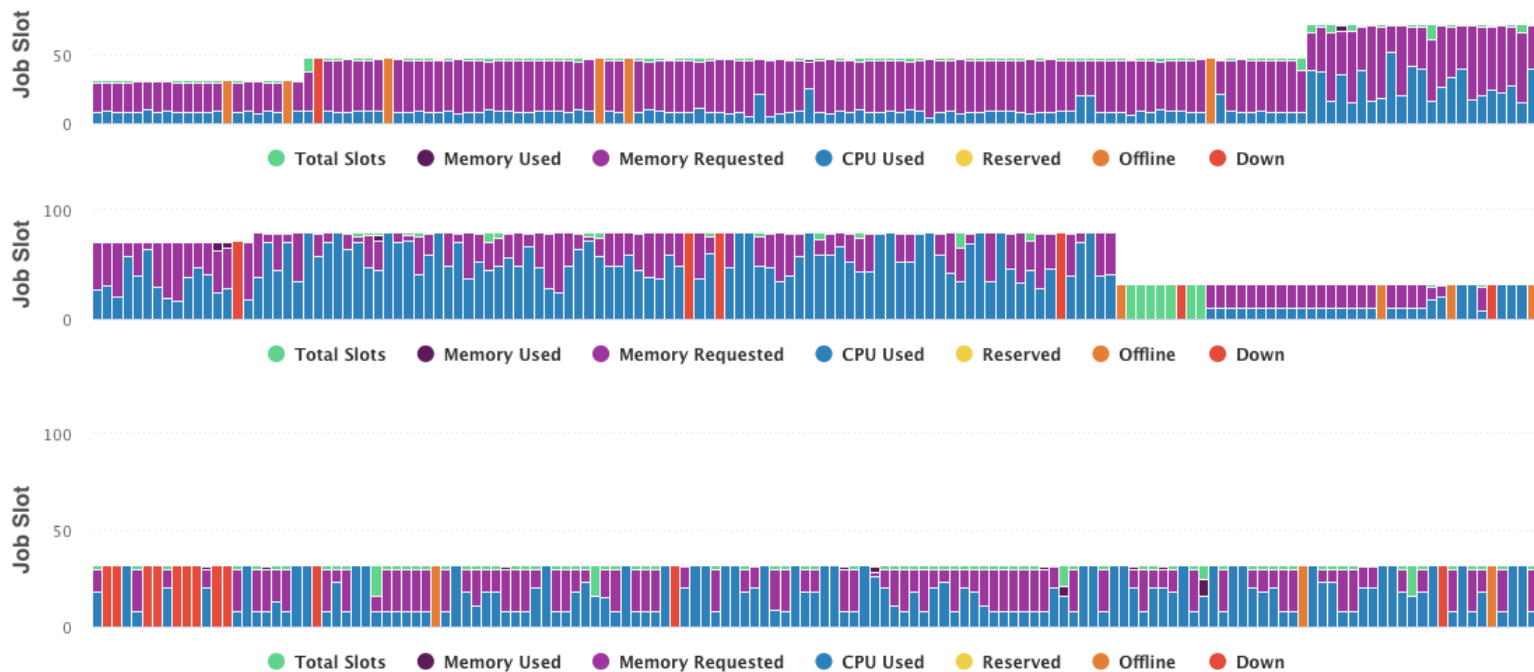

A BAD DAY ON THE FARM, DUE TO EXCESSIVE MEMORY REQUESTS

Jobs running on host farm140161

JobId	project	User	JobName	Core	OS	MemReq	State	Submit	Start
5377958	casa	morozov	FarmJob	1	centos7	4 GB	ACTIVE	Oct-08 12:21	Oct-08 12:32
5377960	casa	morozov	FarmJob	1	centos7	4 GB	ACTIVE	Oct-08 12:21	Oct-08 12:32
5377969	casa	morozov	FarmJob	1	centos7	4 GB	ACTIVE	Oct-08 12:21	Oct-08 12:32
5377970	casa	morozov	FarmJob	1	centos7	4 GB	ACTIVE	Oct-08 12:21	Oct-08 12:32
5400462	PRad	xbai	InelEp_2GeV	1	centos7	4 GB	ACTIVE	Oct-09 05:11	Oct-09 05:30
5400593	PRad	xbai	InelEp_2GeV	1	centos7	4 GB	ACTIVE	Oct-09 05:17	Oct-09 05:53
5400889	PRad	xbai	InelEp_2GeV	1	centos7	4 GB	ACTIVE	Oct-09 05:32	Oct-09 06:33
5401137	clas12	silvia	ndvcs	1	centos7	1 GB	ACTIVE	Oct-09 05:52	Oct-09 05:54