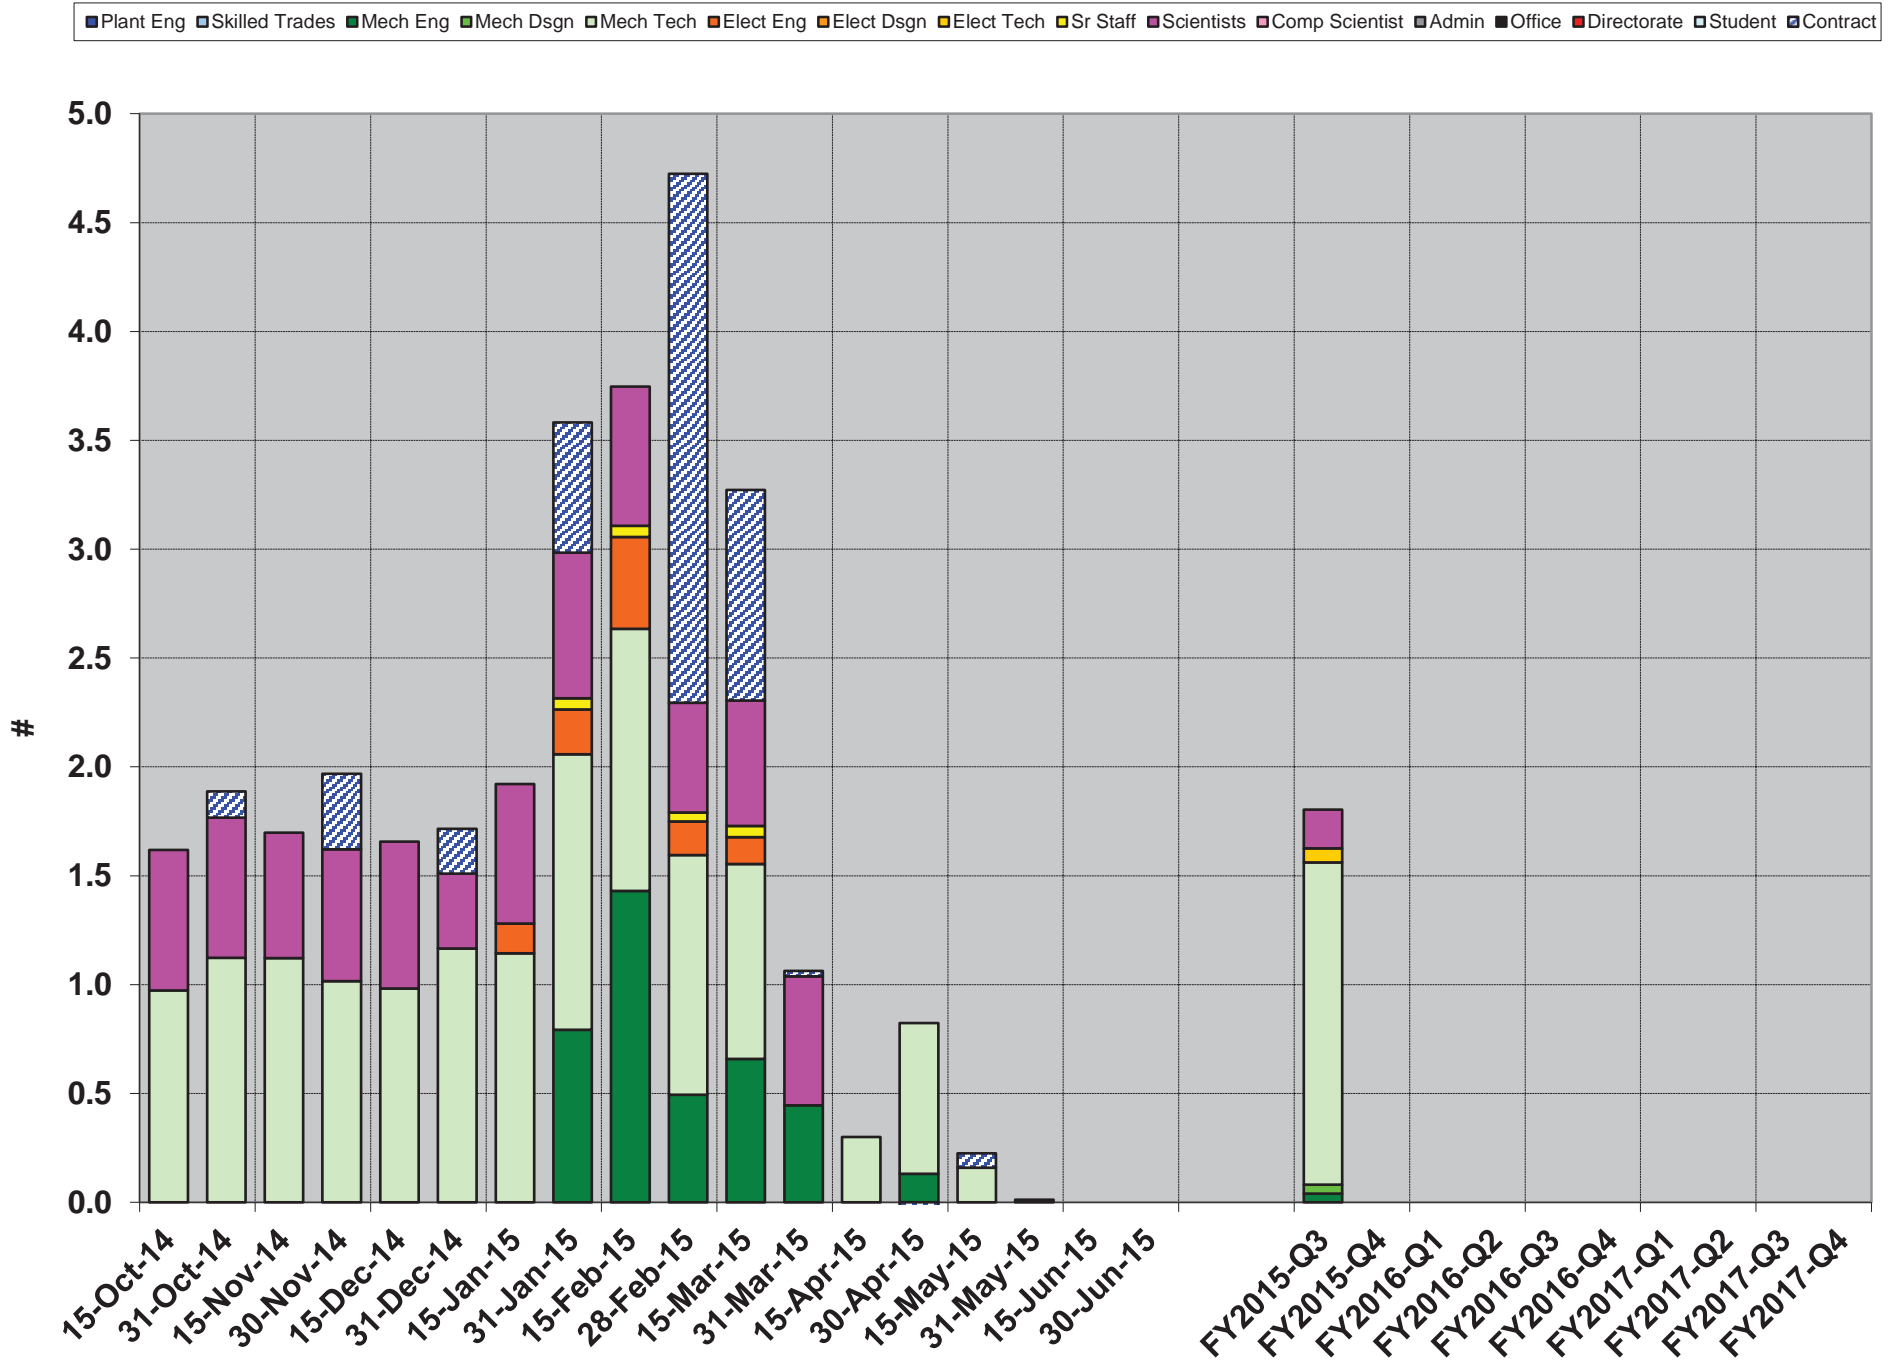

12 Gev - Hall B Cerenkov HTCC FTEs per Pay Period (WBS 1.4.2.2.4.1)