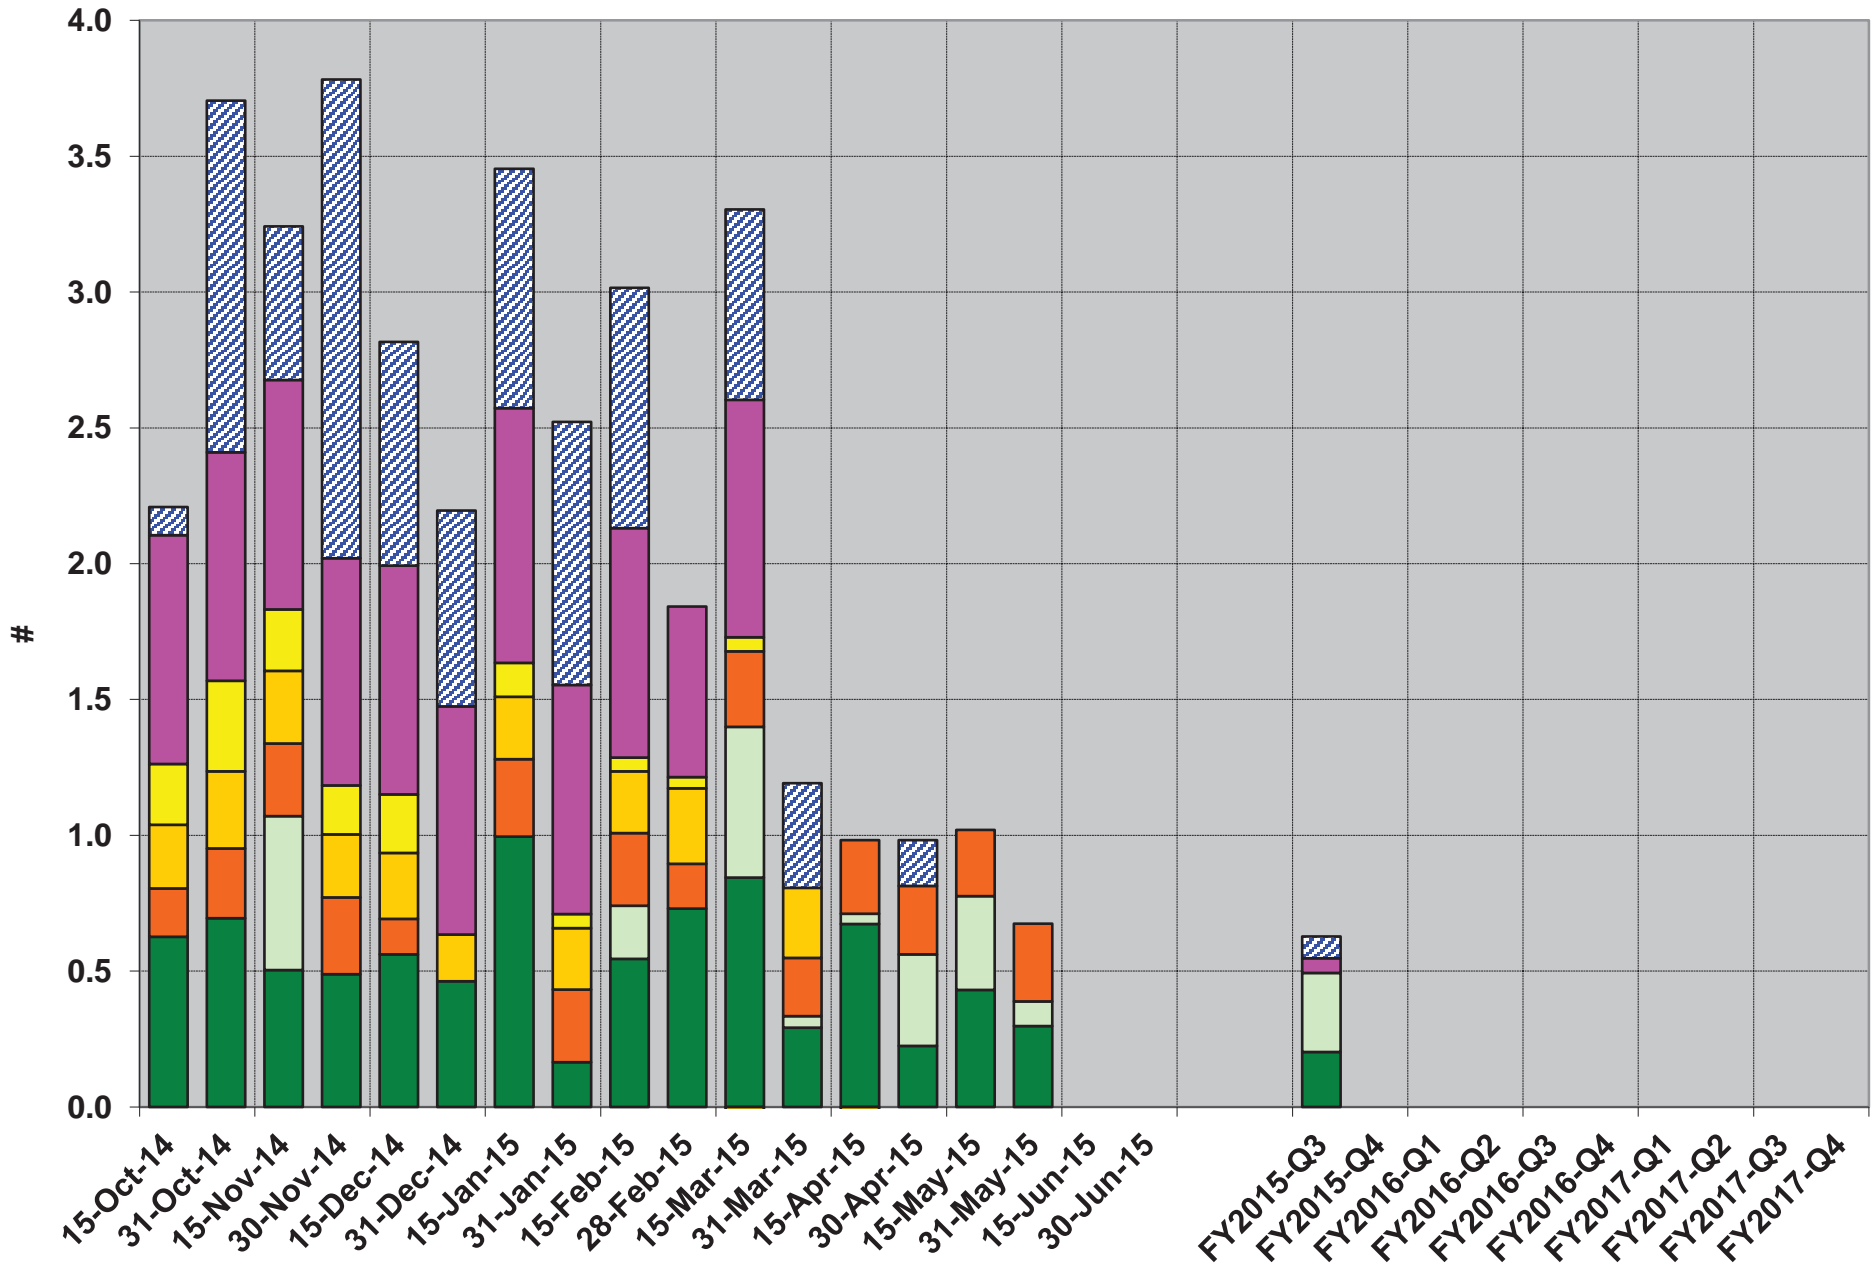

12 Gev - Hall B Detectors - Silicon Detectors FTEs per Pay Period (WBS 1.4.2.2.1.1)

■ Plant Eng
 ■ Skilled Trades
 ■ Mech Eng
 ■ Mech Dsgn
 ■ Mech Tech
 ■ Elect Eng
 ■ Elect Dsgn
 ■ Elect Tech
 ■ Sr Staff
 ■ Scientists
 ■ Comp Scientist
 ■ Admin
 ■ Office
 ■ Directorate
 ■ Student
 ■ Contract

12 Gev - Hall B Central Time of Flight FTEs per Pay Period (WBS 1.4.2.2.3.1)

■ Plant Eng
 ■ Skilled Trades
 ■ Mech Eng
 ■ Mech Dsgn
 ■ Mech Tech
 ■ Elect Eng
 ■ Elect Dsgn
 ■ Elect Tech
 ■ Sr Staff
 ■ Scientists
 ■ Comp Scientist
 ■ Admin
 ■ Office
 ■ Directorate
 ■ Student
 ■ Contract