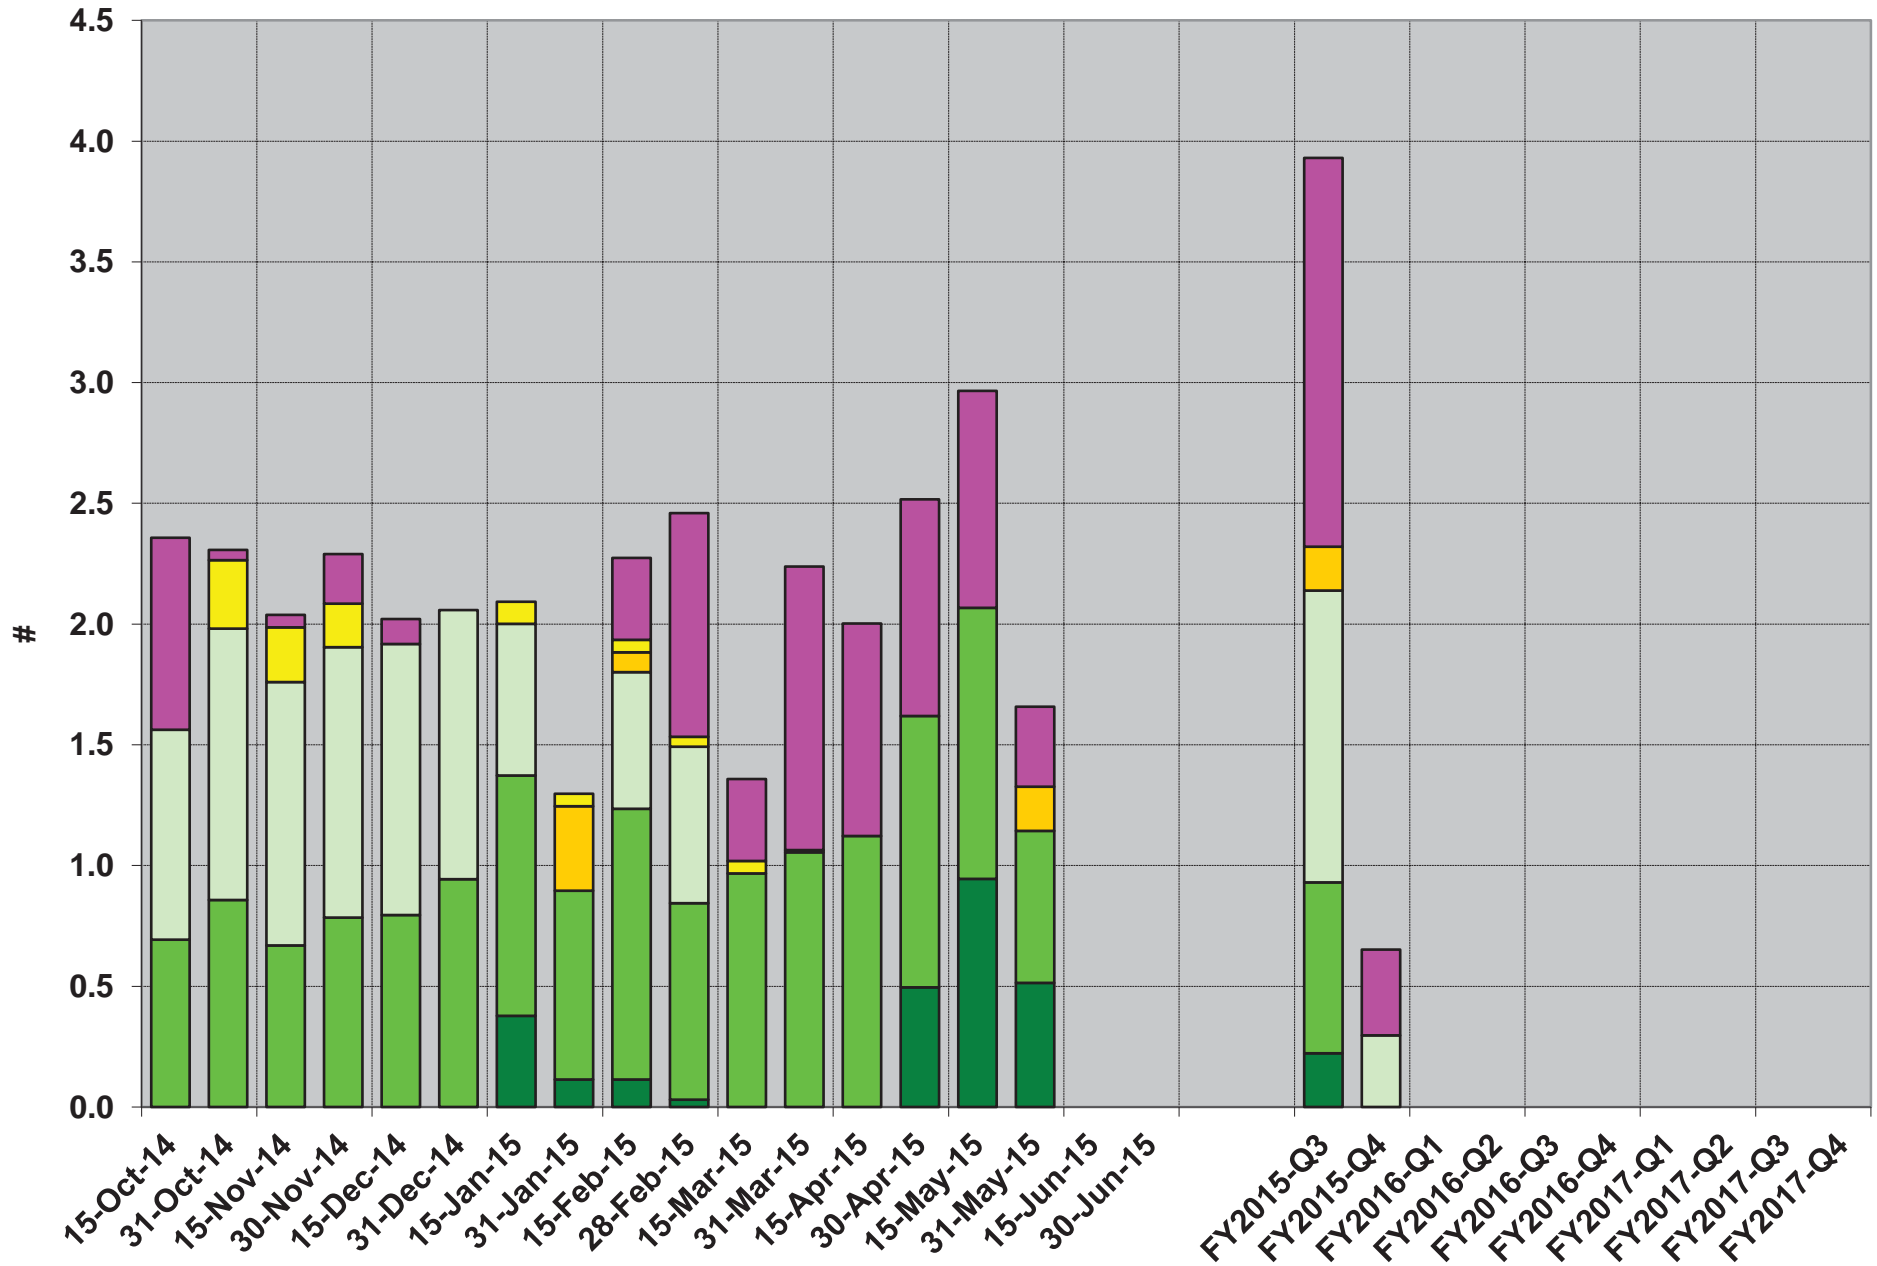

12 Gev - Hall B Detectors - Silicon Detectors FTEs per Pay Period (WBS 1.4.2.2.1.1)

■ Plant Eng
 ■ Skilled Trades
 ■ Mech Eng
 ■ Mech Dsgn
 ■ Mech Tech
 ■ Elect Eng
 ■ Elect Dsgn
 ■ Elect Tech
 ■ Sr Staff
 ■ Scientists
 ■ Comp Scientist
 ■ Admin
 ■ Office
 ■ Directorate
 ■ Student
 ■ Contract

12 Gev - Hall B Central Time of Flight FTEs per Pay Period (WBS 1.4.2.2.3.1)

■ Plant Eng
 ■ Skilled Trades
 ■ Mech Eng
 ■ Mech Dsgn
 ■ Mech Tech
 ■ Elect Eng
 ■ Elect Dsgn
 ■ Elect Tech
 ■ Sr Staff
 ■ Scientists
 ■ Comp Scientist
 ■ Admin
 ■ Office
 ■ Directorate
 ■ Student
 ■ Contract