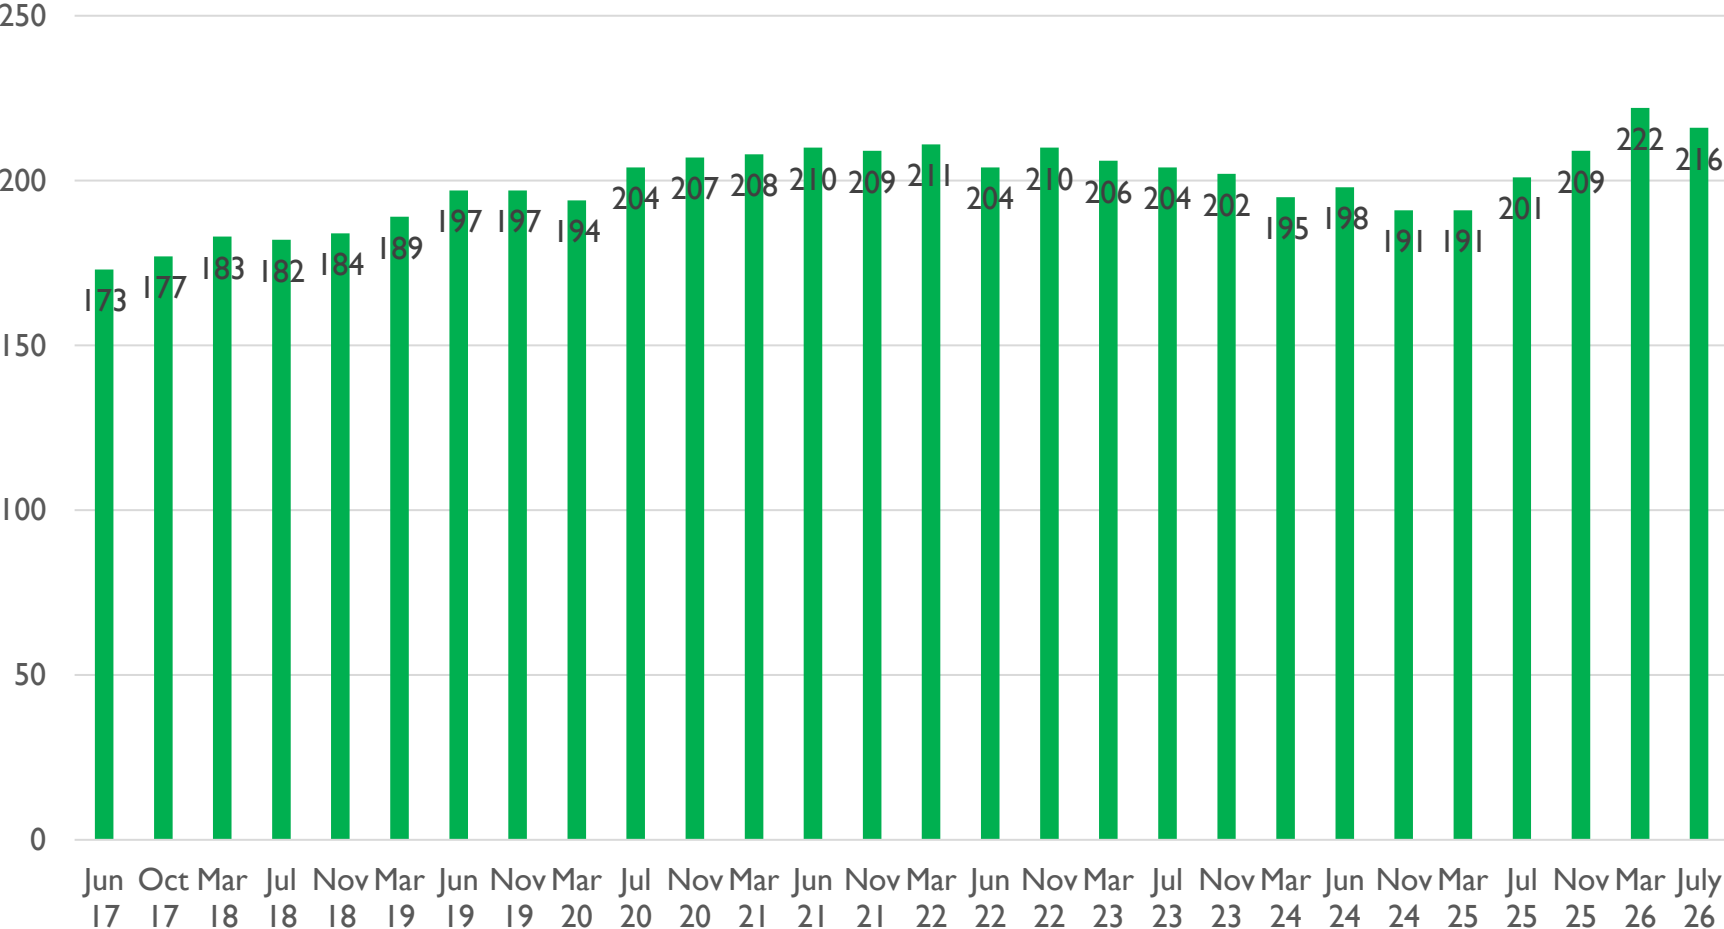

Collaboration Statistics

Members